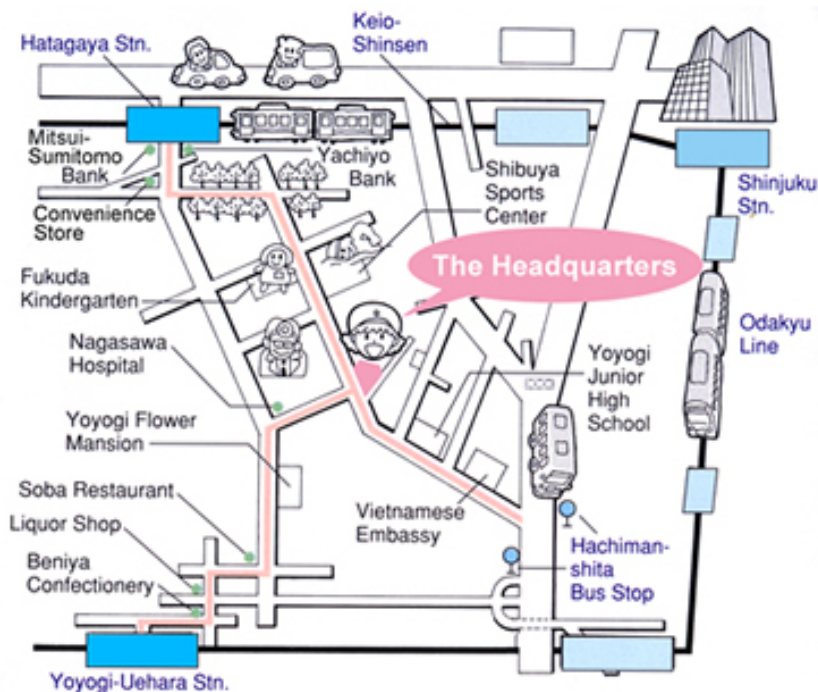

From Shinjuku

Take Keio-Shinsen.
Get off at Hatagaya 12 min. on foot.

Take Odakyu Line.
Get off at Yoyogi-Uehara 13 min.
on foot.

From Shibuya

Buses for Hachiman-shita start
from the terminal in front of Tokyu
Plaza.

Take any bus with these marks,

<渋63> <渋64> <渋66> <渋61>

On Subway

Take Chiyoda Line(Green)
to Yoyogi-Uehara(C1).